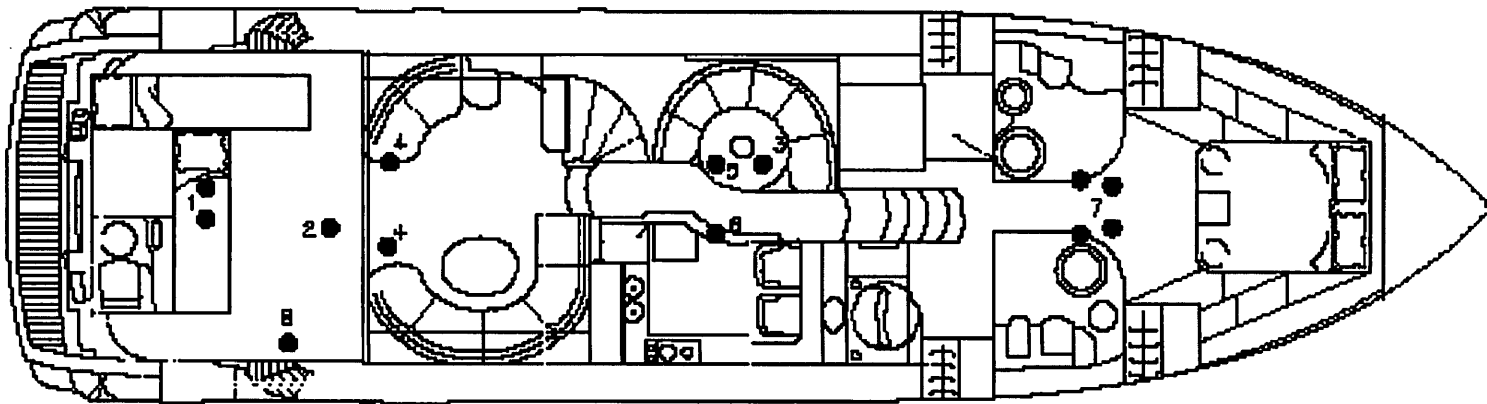

FIGURE 11B - SKIN FITTINGS

1. Aft Cabin Toilet Inlet and Outlet
2. Generator Raw Water Inlet Sea cock Location:
Under Centre Floorboard In Lazarette
3. Air Conditioning Plant (if fitted) Water Inlet Sea cocks
4. Port and Starboard Main Engines Raw Water Inlet Sea cocks
5. Log Transducer Skin Fitting
6. Echo Sounder Transducer Skin Fitting
7. Forward and Starboard Cabins Toilets Inlet and Outlet
Sea cock Location: Under Removable Panel, Forward Cabin Floor
8. Generator Exhaust Water Separator Outlet
9. Air Conditioning Cooling Water Inlet (If Fitted)