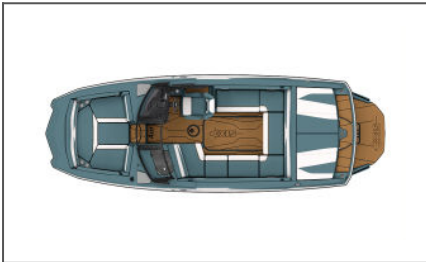

2023 Axis A225  
Hull Id: AWRA9914K223

EXTERIOR COLOR(S) SCHEME: Flip Side		INTERIOR COLOR(S)	2023 Axis A225										
<ul style="list-style-type: none"> <li> Gel Accent- Arctic White</li> <li> Gel Base- Nassau Blue</li> <li> Surf Gate- Nassau Blue</li> <li> Swim Step- Nassau Blue</li> </ul>	\$1,821.00	<ul style="list-style-type: none"> <li> Cushion Bead- Sepia Brown</li> <li> Cushion Main- Arctic White</li> <li> Cushion Panel- Arctic White</li> <li> Interior Accent- Arctic White</li> <li> Interior Accent 2- Arctic White</li> <li> Interior Base- Nassau Blue</li> <li> Soft Grip Accent- Ebony</li> <li> Soft Grip Main- Sepia Brown</li> <li> Top Stitch- Arctic White</li> </ul>	<p>Hull Id: AWRA9914K223</p> <p><b>MSRP</b></p> <table> <tr><td>Boat Total:</td><td style="text-align: right;">\$94,099.00</td></tr> <tr><td>Option Total:</td><td style="text-align: right;">\$41,693.00</td></tr> <tr><td>Freight/Dealer Prep:</td><td style="text-align: right;">\$13,250.00</td></tr> <tr><td>Swiss VAT 7.7%:</td><td style="text-align: right;">\$11,476.00</td></tr> <tr><td>Total Price in USD:</td><td style="text-align: right;">\$160,519.00</td></tr> </table> <p><b>*Preis inkl. 7.7% MwSt. CHF 149,282.00</b></p>	Boat Total:	\$94,099.00	Option Total:	\$41,693.00	Freight/Dealer Prep:	\$13,250.00	Swiss VAT 7.7%:	\$11,476.00	Total Price in USD:	\$160,519.00
Boat Total:	\$94,099.00												
Option Total:	\$41,693.00												
Freight/Dealer Prep:	\$13,250.00												
Swiss VAT 7.7%:	\$11,476.00												
Total Price in USD:	\$160,519.00												