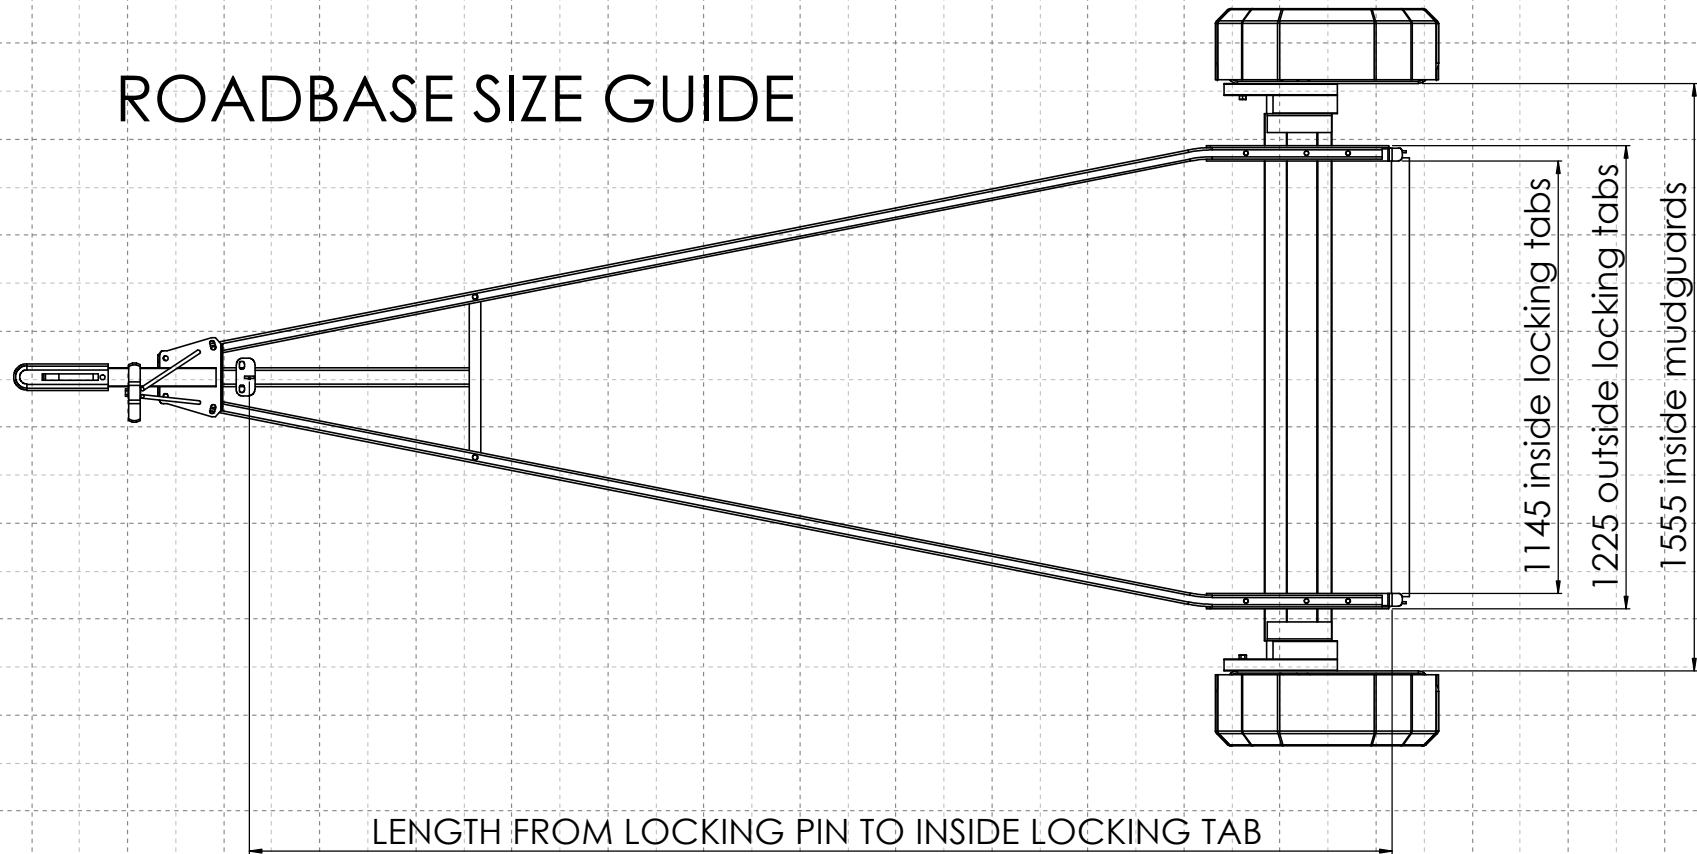

# ROADBASE SIZE GUIDE

LENGTH FROM LOCKING PIN TO INSIDE LOCKING TAB (mm)	ROADBASE SIZE	TROLLEY SIZE
1900	C19RA	190
2200	C22RA	220
2500	C25RA	250
2750	C27RA	275
3000	C30RA	300

Vault Project : 250  
 Path : C:\MerseaLive\Combie\

Checked By/date :	Page: Sheet1 of 1
Version: 001 12/11/2019	Type:
Weight:	Drawn By:
Name:	Date:

ROADBASE SIZE GUIDE